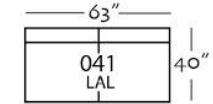

BR - Roll Arm • BT - Track Arm • BE - English Arm

200 Series - Tapered or Turned Leg • 300 Series - Skirted

NOTE: Length will vary by arm type.

Pricing is based on "N" Grade Fabric choice; for other fabric grades, see a salesperson for pricing

Left 3 Seated End with Corner

Left 3 Seated End

Left 2 Seated End

Left Seated End

Wedge
L70" x D40" x H38"

Large Armless
L63" x D40" x H38"

Series 200: \$2000
Series 300: \$2100

\$1550
\$1650

\$1350
\$1450

\$1050
\$1150

\$1250
\$1450

\$1150
\$1250

Right 3 Seated End with Corner

Right 3 Seated End

Right 2 Seated End

Right Seated End