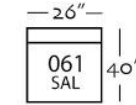

Left 3 Seated End with Corner

Left 3 Seated End

Left 2 Seated End

Left Seated End

Wedge
L70" x D40" x H38"

Large Armless
L63" x D40" x H38"

Series 200: \$2000
Series 300: \$2100

\$1550
\$1650

\$1350
\$1450

\$1050
\$1150

\$1250
\$1450

\$1150
\$1250

Right 3 Seated End with Corner

Right 3 Seated End

Right 2 Seated End

Right Seated End

Small Armless
L26" x D40" x H38"

Corner
L40" x D40" x H38"

LSE/RSE w/ Corner
BR - L92" x D40" x H38"
BT - L91" x D40" x H38"
BE - L90" x D40" x H38"

3 Seat LSE/RSE
BR - L77" x D40" x H38"
BT - L76" x D40" x H38"
BE - L75" x D40" x H38"