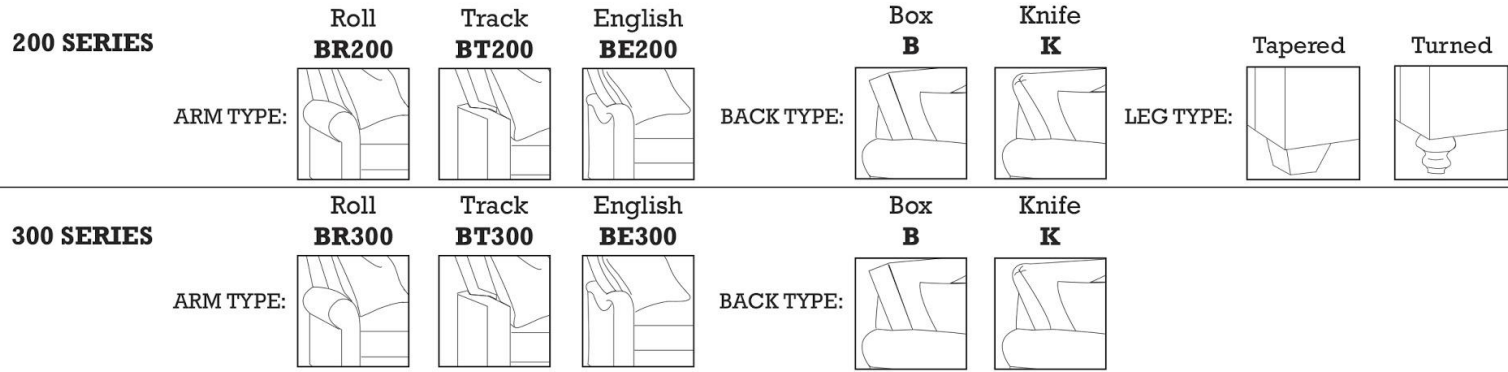

Dealer Name: _____ Account#: _____ Purchase Order #: _____

Ship to Address: _____

Tag Name: _____

Fill out the order form below for your customized My Style items

	Qty.	Arm Type BR/BT/BE	Base Type Legs (200) Skirted (300)	Back Type • Box (B) • Knife (K)	Size & Seating Number	Leg Type • Tapered • Turned	Leg Finish	Balance Fabric	Contrast Welt Fabric	Throw Pillow Fabric	Extra Throw Pillow (XP) Fabric	Cushion Type • Plush • Firm • Feather Soft	Nailhead • Pewter • Brass • Gold • Black Nickel	Mattress • STD • Cloud Contour • Cloud Coil
Example SOFA	1	BR	200	K	033	Turned	Latte	N-11111-11	None	N-33333-33	N-33333-33	Plush	None	N/A
Sofa														N/A
Sleeper														
Biangular Sofa														N/A
Loveseat											N/A			N/A
Chair 1/2-068											N/A			N/A
Ottoman-005				N/A						N/A	N/A			N/A
Chair-006										N/A	N/A			N/A
Ottoman-075				N/A						N/A	N/A			N/A
Swivel Chair 016					N/A	N/A	N/A			N/A	N/A			N/A
Chaise Otto 065 (For -002 & -044 Sofa)				N/A						N/A	N/A			N/A
Cushion Top 066 (For -002 & -044 Sofa)				N/A		N/A	N/A			N/A	N/A		N/A	N/A
Chaise Otto 165 (For -003 Sofa)				N/A						N/A	N/A			N/A
Cushion Top 166 (For -003 Sofa)				N/A		N/A	N/A			N/A	N/A		N/A	N/A