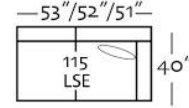

BR - Roll Arm • BT - Track Arm • BE - English Arm

200 Series - Tapered or Turned Leg • 300 Series - Skirted

NOTE: Length will vary by arm type.

Pricing is based on "N" Grade Fabric choice; for other fabric grades, see a salesperson for pricing

Left 3 Seated End with Corner

Left 3 Seated End

Left 2 Seated End

Left Seated End

Wedge
L70" x D40" x H38"

Large Armless
L63" x D40" x H38"

Series 200: \$2000
Series 300: \$2100

\$1550
\$1650