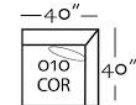

Left 3 Seated End with Corner

Left 3 Seated End

Left 2 Seated End

Left Seated End

Wedge
L70" x D40" x H38"

Large Armless
L63" x D40" x H38"

Series 200: \$2000
Series 300: \$2100

\$1550
\$1650

\$1350
\$1450

\$1050
\$1150

\$1250
\$1450

\$1150
\$1250

Right 3 Seated End with Corner

Right 3 Seated End

Right 2 Seated End

Right Seated End

Small Armless
L26" x D40" x H38"

Corner
L40" x D40" x H38"

LSE/RSE w/ Corner
BR - L92" x D40" x H38"
BT - L91" x D40" x H38"
BE - L90" x D40" x H38"

3 Seat LSE/RSE
BR - L77" x D40" x H38"
BT - L76" x D40" x H38"
BE - L75" x D40" x H38"