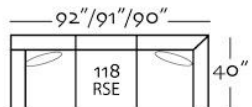

Left 3 Seated End with Corner

Left 3 Seated End

Left 2 Seated End

Left Seated End

Wedge
L70" x D40" x H38"

Large Armless
L63" x D40" x H38"

Series 200: \$2000
Series 300: \$2100

\$1550
\$1650

\$1350
\$1450

\$1050
\$1150

\$1250
\$1450

\$1150
\$1250

Right 3 Seated End with Corner

Right 3 Seated End

Right 2 Seated End

Right Seated End