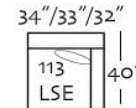

BR - Roll Arm • BT - Track Arm • BE - English Arm

200 Series - Tapered or Turned Leg • 300 Series - Skirted

NOTE: Length will vary by arm type.

Pricing is based on "N" Grade Fabric choice; for other fabric grades, see a salesperson for pricing

Left 3 Seated End with Corner

Left 3 Seated End

Left 2 Seated End

Left Seated End

Wedge
L70" x D40" x H38"

Large Armless
L63" x D40" x H38"

Series 200: \$2000
Series 300: \$2100

\$1550
\$1650