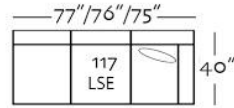

BR - Roll Arm • BT - Track Arm • BE - English Arm

200 Series - Tapered or Turned Leg • 300 Series - Skirted

NOTE: Length will vary by arm type.

Pricing is based on "N" Grade Fabric choice; for other fabric grades, see a salesperson for pricing

Left 3 Seated End with Corner

Left 3 Seated End

Left 2 Seated End

Left Seated End

Wedge
L70" x D40" x H38"

Large Armless
L63" x D40" x H38"

Series 200: \$2000
Series 300: \$2100

\$1550
\$1650