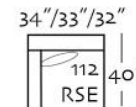

Left 3 Seated End with Corner

Left 3 Seated End

Left 2 Seated End

Left Seated End

Wedge
L70" x D40" x H38"

Large Armless
L63" x D40" x H38"

Series 200: \$2000
Series 300: \$2100

\$1550
\$1650

\$1350
\$1450

\$1050
\$1150

\$1250
\$1450

\$1150
\$1250

Right 3 Seated End with Corner

Right 3 Seated End

Right 2 Seated End

Right Seated End

Small Armless
L26" x D40" x H38"

Corner
L40" x D40" x H38"

LSE/RSE w/ Corner
BR - L92" x D40" x H38"
BT - L91" x D40" x H38"
BE - L90" x D40" x H38"

3 Seat LSE/RSE
BR - L77" x D40" x H38"
BT - L76" x D40" x H38"
BE - L75" x D40" x H38"