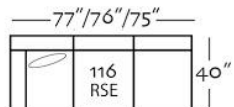

Left 3 Seated End with Corner

Left 3 Seated End

Left 2 Seated End

Left Seated End

Wedge
L70" x D40" x H38"

Large Armless
L63" x D40" x H38"

Series 200: \$2000
Series 300: \$2100

\$1550
\$1650

\$1350
\$1450

\$1050
\$1150

\$1250
\$1450

\$1150
\$1250

Right 3 Seated End with Corner

Right 3 Seated End

Right 2 Seated End

Right Seated End

Small Armless
L26" x D40" x H38"

Corner
L40" x D40" x H38"

LSE/RSE w/ Corner
BR - L92" x D40" x H38"
BT - L91" x D40" x H38"
BE - L90" x D40" x H38"

3 Seat LSE/RSE
BR - L77" x D40" x H38"
BT - L76" x D40" x H38"
BE - L75" x D40" x H38"