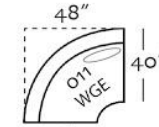

BR - Roll Arm • BT - Track Arm • BE - English Arm

200 Series - Tapered or Turned Leg • 300 Series - Skirted

NOTE: Length will vary by arm type.

Pricing is based on "N" Grade Fabric choice; for other fabric grades, see a salesperson for pricing

Left 3 Seated End with Corner

Left 3 Seated End

Left 2 Seated End

Left Seated End

Wedge
L70" x D40" x H38"

Large Armless
L63" x D40" x H38"

Series 200: \$2000
Series 300: \$2100

\$1550
\$1650

\$1350
\$1450

\$1050
\$1150

\$1250
\$1450

\$1150
\$1250

Right 3 Seated End with Corner

Right 3 Seated End

Right 2 Seated End

Right Seated End

Small Armless
L26" x D40" x H38"

Corner
L40" x D40" x H38"

LSE/RSE w/ Corner
BR - L92" x D40" x H38"
BT - L91" x D40" x H38"
BE - L90" x D40" x H38"

3 Seat LSE/RSE
BR - L77" x D40" x H38"
BT - L76" x D40" x H38"
BE - L75" x D40" x H38"