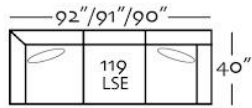

BR - Roll Arm • BT - Track Arm • BE - English Arm

200 Series - Tapered or Turned Leg • 300 Series - Skirted

NOTE: Length will vary by arm type.

Pricing is based on "N" Grade Fabric choice; for other fabric grades, see a salesperson for pricing

Left 3 Seated End with Corner