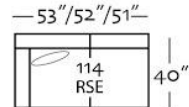

Left 3 Seated End with Corner

Left 3 Seated End

Left 2 Seated End

Left Seated End

Wedge
L70" x D40" x H38"

Large Armless
L63" x D40" x H38"

Series 200: \$2000
Series 300: \$2100

\$1550
\$1650

\$1350
\$1450

\$1050
\$1150

\$1250
\$1450

\$1150
\$1250

Right 3 Seated End with Corner

Right 3 Seated End

Right 2 Seated End

Right Seated End

Small Armless
L26" x D40" x H38"

Corner
L40" x D40" x H38"

LSE/RSE w/ Corner
BR - L92" x D40" x H38"
BT - L91" x D40" x H38"
BE - L90" x D40" x H38"

3 Seat LSE/RSE
BR - L77" x D40" x H38"
BT - L76" x D40" x H38"
BE - L75" x D40" x H38"