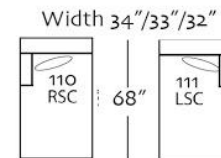

Small Armless
L26" x D40" x H38"

Corner
L40" x D40" x H38"

LSE/RSE w/ Corner
BR - L92" x D40" x H38"
BT - L91" x D40" x H38"
BE - L90" x D40" x H38"

3 Seat LSE/RSE
BR - L77" x D40" x H38"
BT - L76" x D40" x H38"
BE - L75" x D40" x H38"

2 Seat LSE/RSE
BR - L53" x D40" x H38"
BT - L52" x D40" x H38"
BE - L51" x D40" x H38"

Single LSE/RSE
BR - L34" x D40" x H38"
BT - L33" x D40" x H38"
BE - L32" x D40" x H38"

Series 200: \$2000
Series 300: \$2100

\$1550
\$1650

\$1350
\$1450

\$1050
\$1150

\$850
\$950

\$1050
\$1150

Right & Left Seated Chaise

Series 200: \$1350
Series 300: \$1450

Chaise LSC/RSC
BR - L34" x D68" x H38"
BT - L33" x D68" x H38"
BE - L32" x D68" x H38"